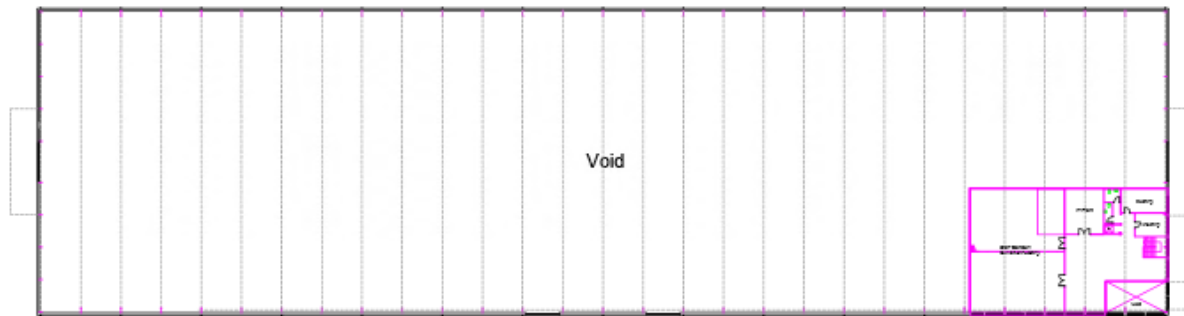

FIRST FLOOR PLAN