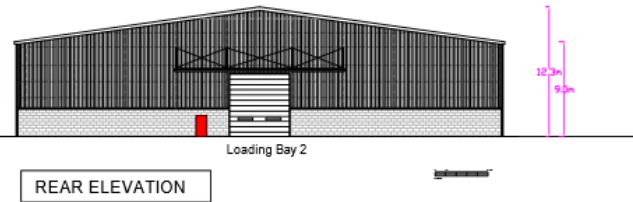

© Crown copyright and database rights 2021 Ordnance Survey 0100017810 & 0100023274.

Constraints Map

..... Footpath

Site Location Plan

Slide 7

LOCATION PLAN Scale 1:5000

Proposed Block Plan - Wider View

Proposed Block Plan - Unit 1

Proposed Block Plan - Units 2 and 3

Proposed Roof and Floor Plans

ROOF PLAN

FIRST FLOOR PLAN

GROUND FLOOR PLAN

NOTE: Size Roller Shutter positions for Unit 1 & 2.
Size Roller Shutter position for Unit 3 on appropriate site.