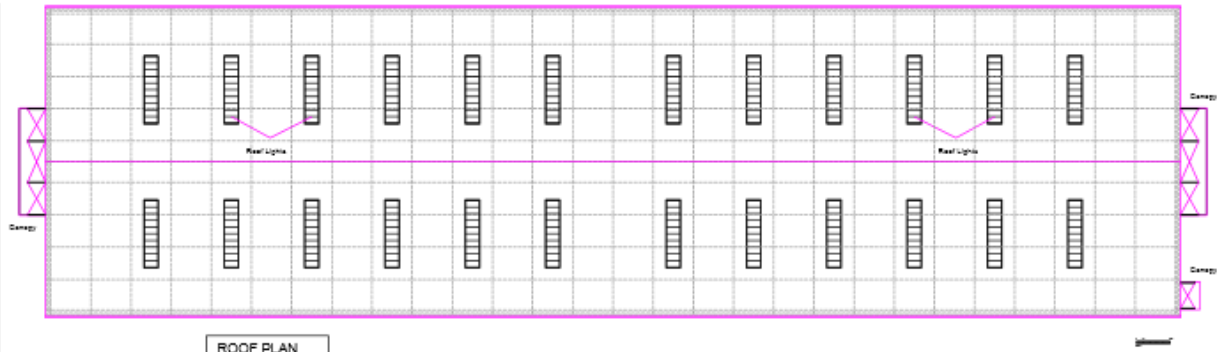

Proposed Roof and Floor Plans

ROOF PLAN