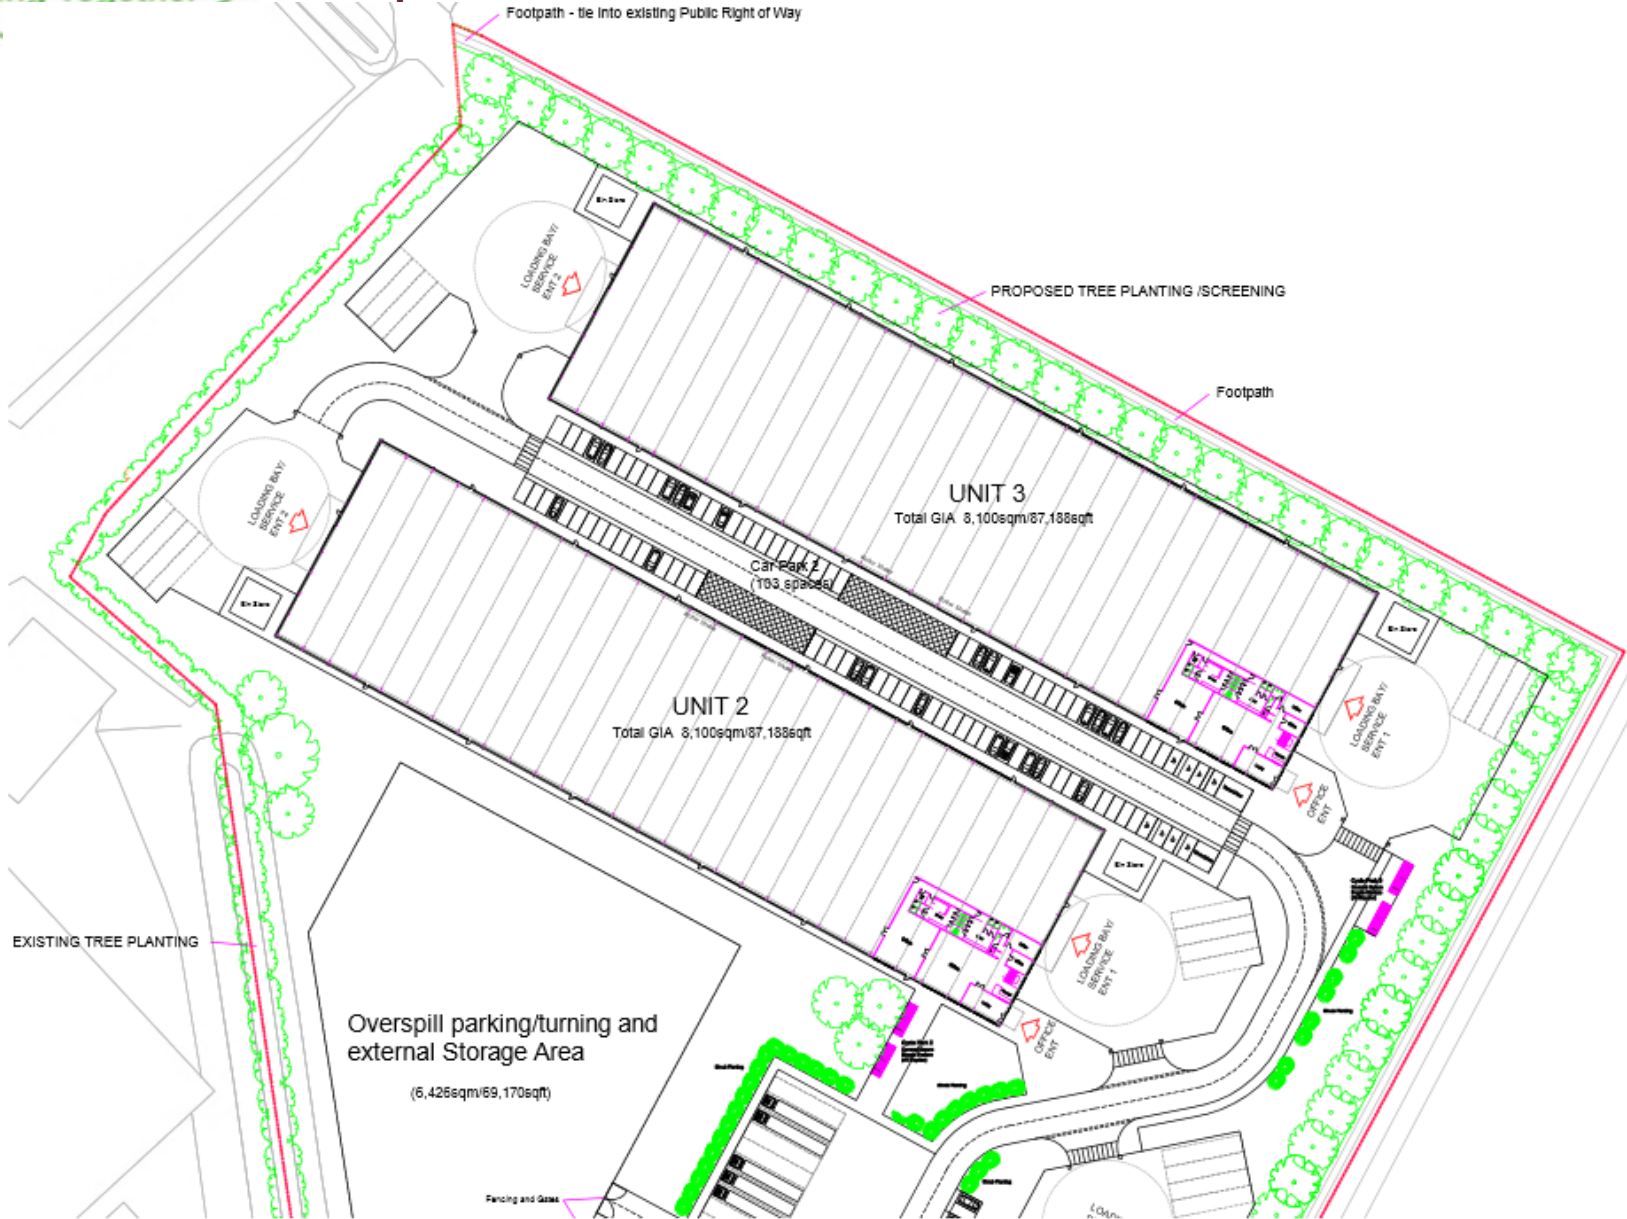

Application No: DC/21/06605

**Address: Land To The Rear Of
Ceva Logistics
Norwich Road
Mendlesham (In The Parish Of
Wetheringsett Cum Brockford)**

Site Location

Slide 2

Site Location

Aerial Map – wider view

© Crown copyright and database rights 2021 Ordnance Survey 0100017810 & 0100023274.

Constraints Map

..... Footpath

Site Location Plan

Slide 7

LOCATION PLAN Scale 1:5000

Proposed Block Plan - Wider View

Proposed Block Plan - Unit 1

Proposed Block Plan - Units 2 and 3

Proposed Roof and Floor Plans

ROOF PLAN

FIRST FLOOR PLAN

GROUND FLOOR PLAN

NOTE: Size Roller Shutter positions for Unit 1 & 2.
Size Roller Shutter position for Unit 3 on appropriate site.