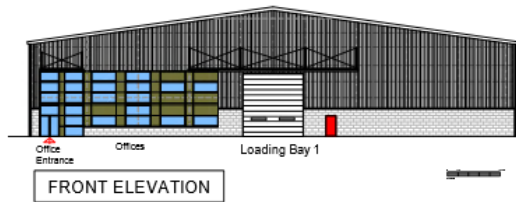

© Crown copyright and database rights 2021 Ordnance Survey 0100017810 & 0100023274.

Constraints Map

..... Footpath

Site Location Plan

Slide 7

LOCATION PLAN Scale 1:5000

Proposed Block Plan - Wider View

Proposed Block Plan - Unit 1

Proposed Block Plan - Units 2 and 3

Proposed Roof and Floor Plans

ROOF PLAN

FIRST FLOOR PLAN

GROUND FLOOR PLAN

NOTE: Size Roller Shutter positions for Unit 1 & 2.
Size Roller Shutter position for Unit 3 on appropriate site.