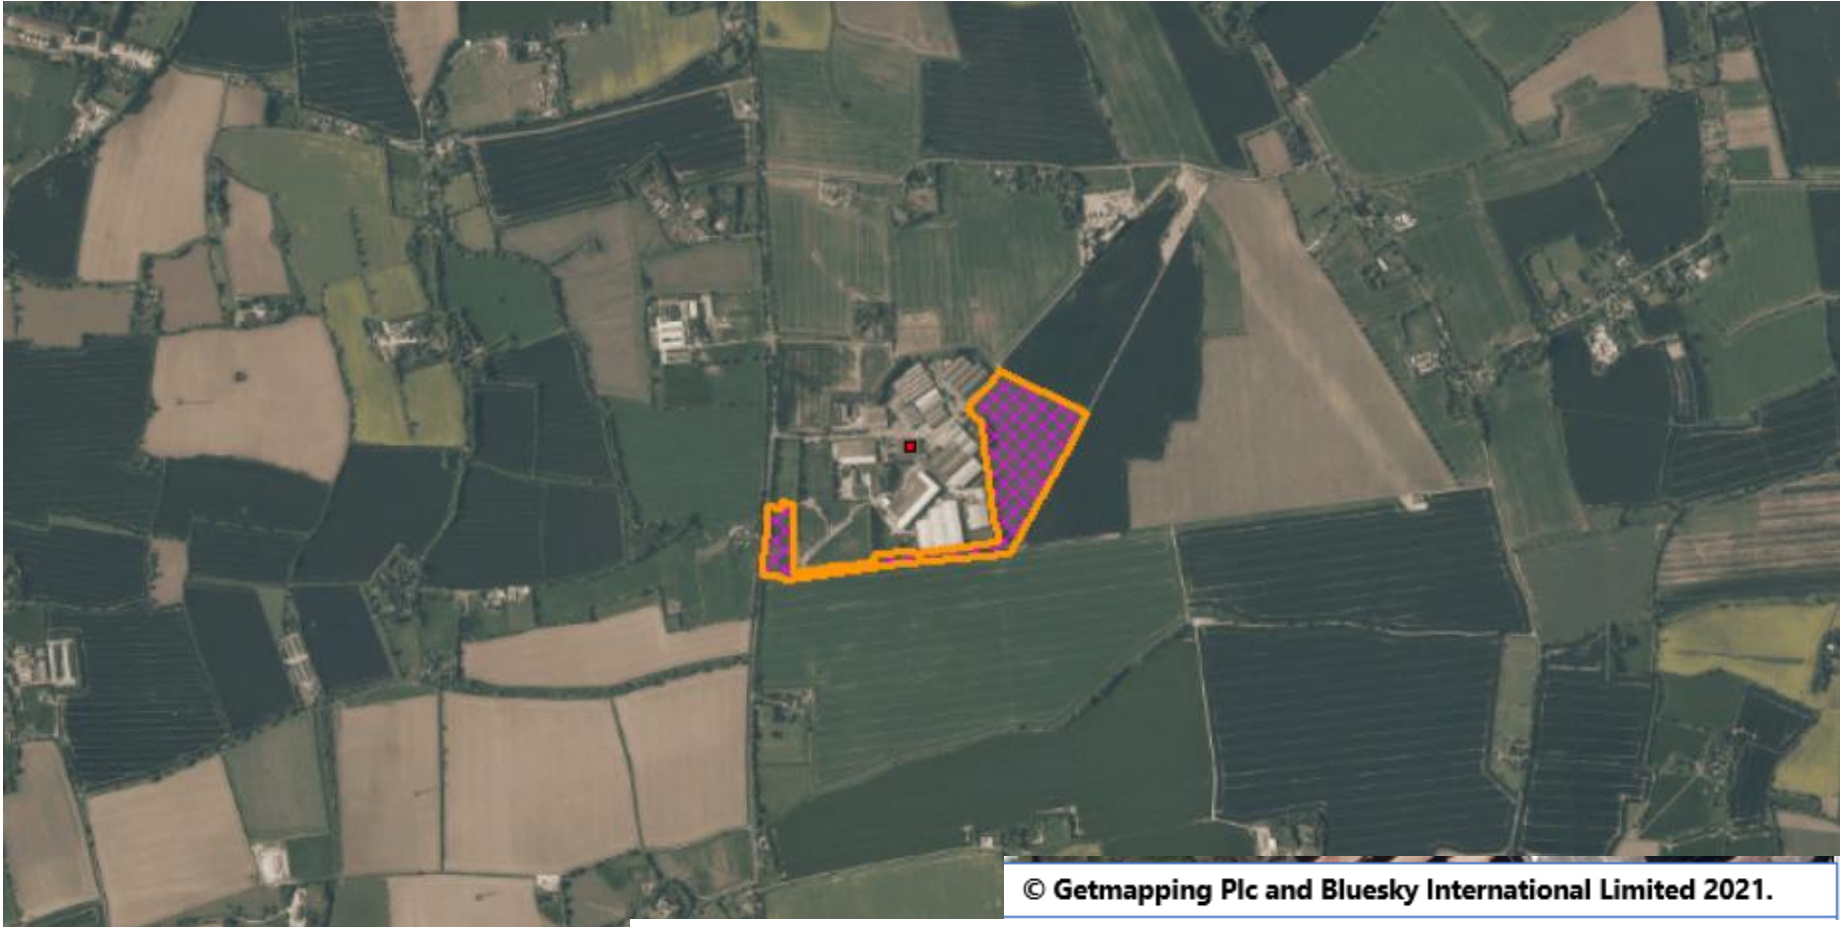

Aerial Map – wider view

Slide 4

© Getmapping Plc and Bluesky International Limited 2021.

© Crown copyright and database rights 2021 Ordnance Survey 0100017810 & 0100023274.