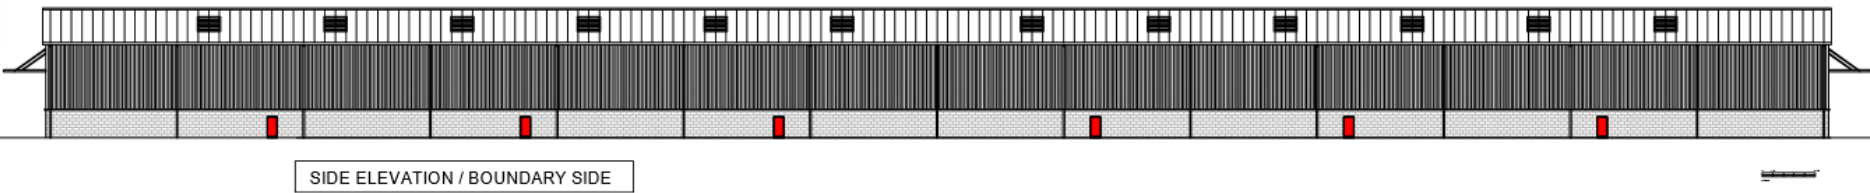

© Crown copyright and database rights 2021 Ordnance Survey 0100017810 & 0100023274.

Constraints Map

..... Footpath

Site Location Plan

Slide 7

LOCATION PLAN Scale 1:5000

Proposed Block Plan - Wider View

Proposed Block Plan - Unit 1

Proposed Block Plan - Units 2 and 3

Proposed Roof and Floor Plans

ROOF PLAN

FIRST FLOOR PLAN

GROUND FLOOR PLAN

NOTE: Size Roller Shutter positions for Unit 1 & 2.
Size Roller Shutter position for Unit 3 on appropriate site.