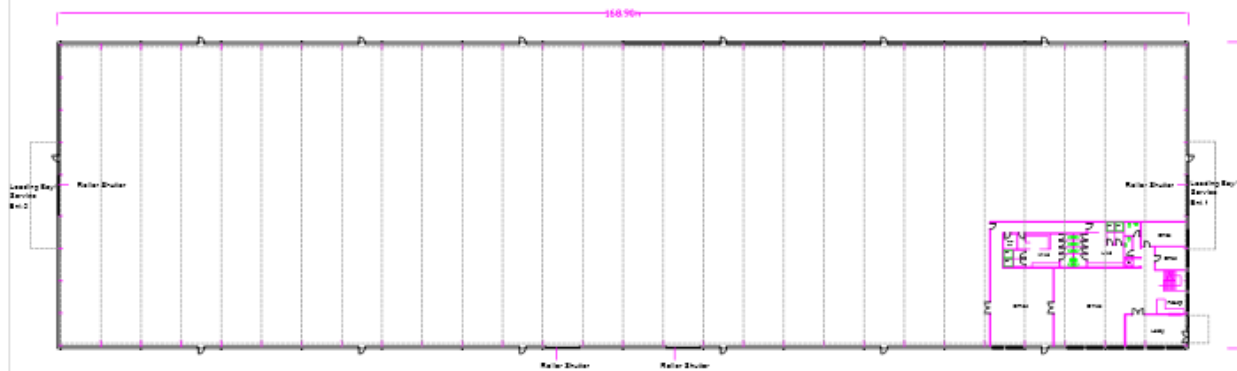

GROUND FLOOR PLAN