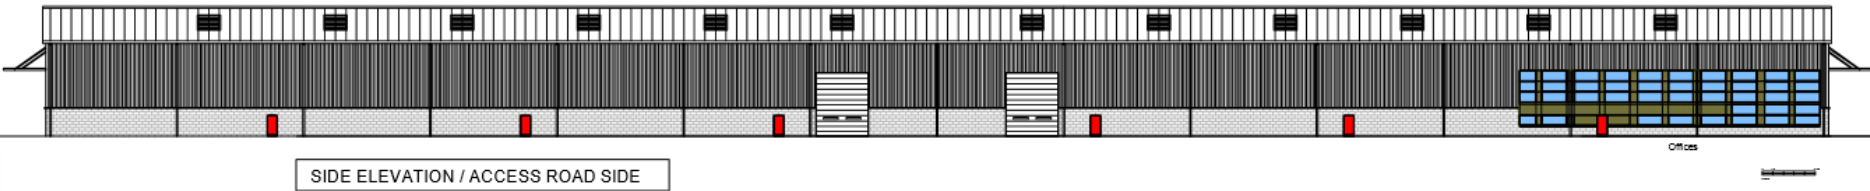

© Crown copyright and database rights 2021 Ordnance Survey 0100017810 & 0100023274.

Constraints Map

..... Footpath

Site Location Plan

Slide 7

LOCATION PLAN Scale 1:5000

Proposed Block Plan - Wider View

Proposed Block Plan - Unit 1

Proposed Block Plan - Units 2 and 3

Proposed Roof and Floor Plans

ROOF PLAN

FIRST FLOOR PLAN

GROUND FLOOR PLAN

NOTE: Size Roller Shutter positions for Unit 1 & 2.
Size Roller Shutter position for Unit 3 on appropriate site.