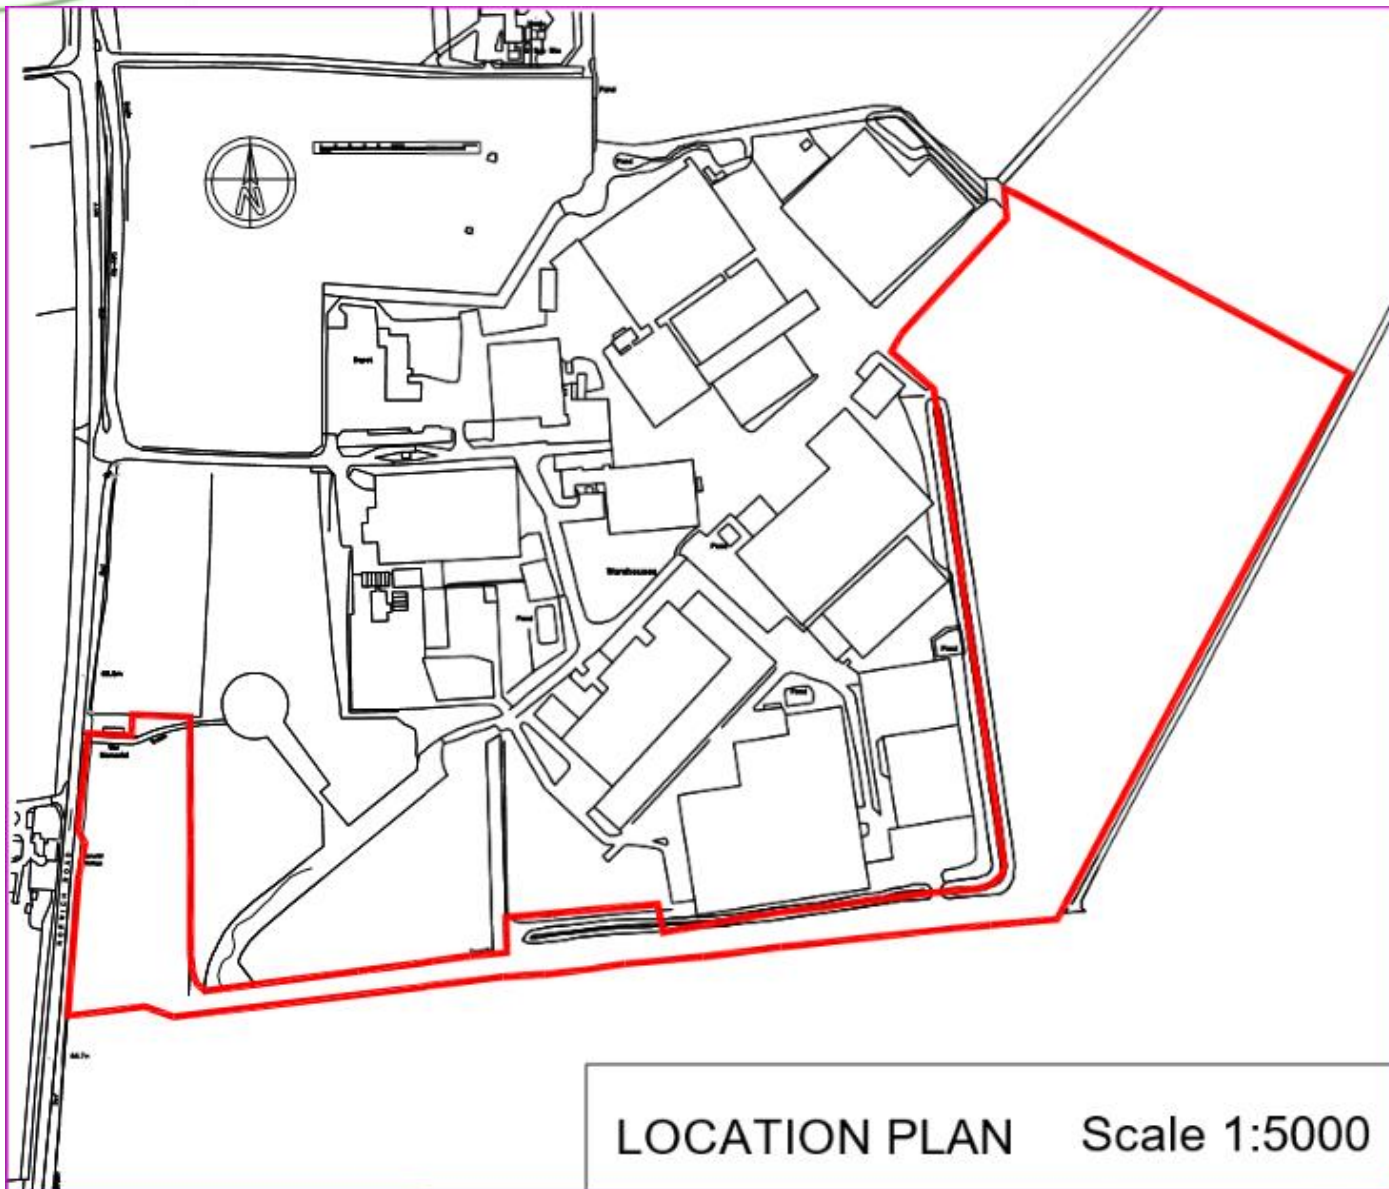

© Crown copyright and database rights 2021 Ordnance Survey 0100017810 & 0100023274.

Constraints Map

..... Footpath

Site Location Plan

Slide 7

LOCATION PLAN Scale 1:5000

Proposed Block Plan - Wider View

Proposed Block Plan - Unit 1

Proposed Block Plan - Units 2 and 3

Proposed Roof and Floor Plans

ROOF PLAN

FIRST FLOOR PLAN

GROUND FLOOR PLAN

NOTE: Size Roller Shutter positions for Unit 1 & 2.
Size Roller Shutter position for Unit 3 on appropriate site.