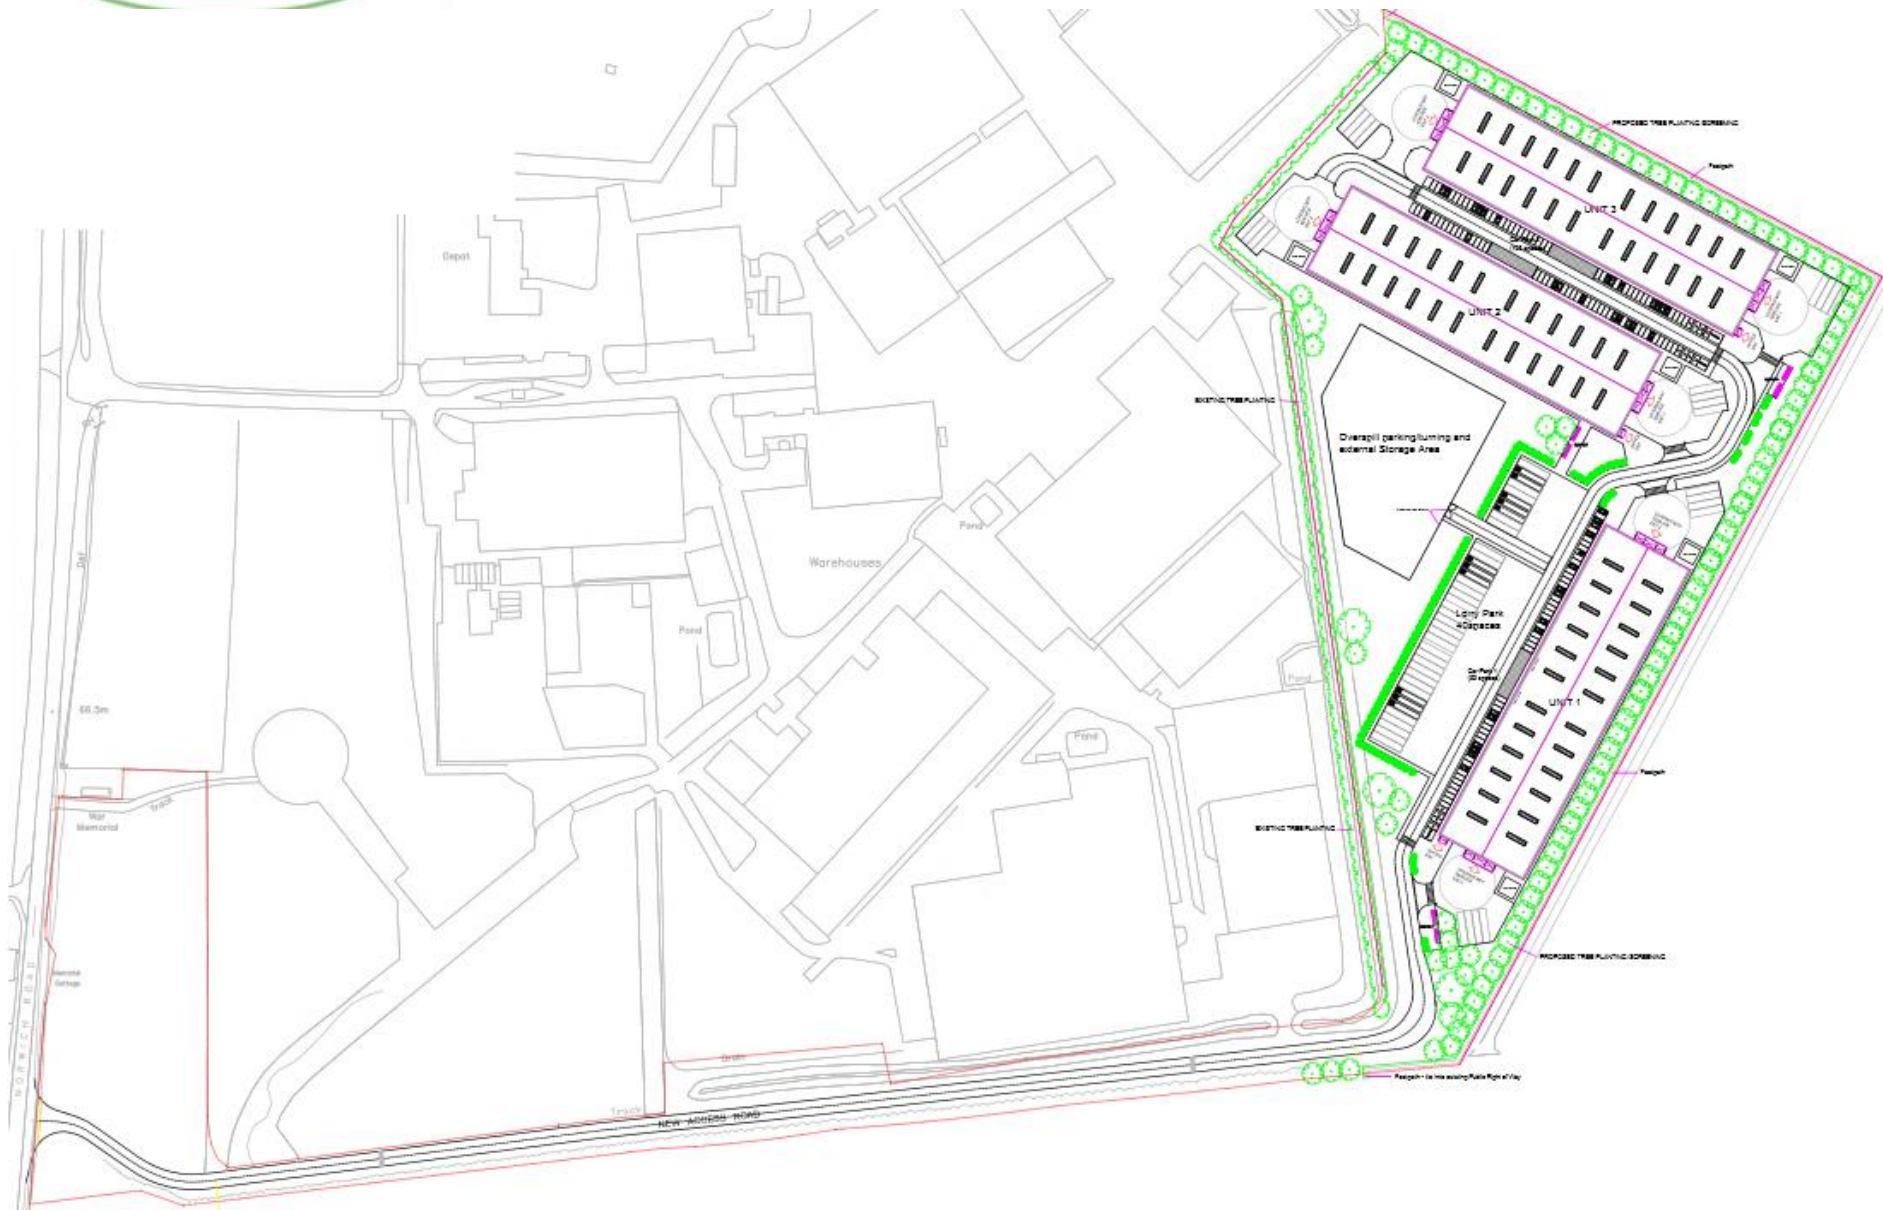

Application No: DC/21/06605

**Address: Land To The Rear Of
Ceva Logistics
Norwich Road
Mendlesham (In The Parish Of
Wetheringsett Cum Brockford)**

Site Location

Slide 2

Site Location

Aerial Map – wider view

© Crown copyright and database rights 2021 Ordnance Survey 0100017810 & 0100023274.

Constraints Map

..... Footpath

Site Location Plan

Slide 7

LOCATION PLAN Scale 1:5000

Proposed Block Plan - Wider View

Proposed Block Plan - Unit 1

Proposed Block Plan - Units 2 and 3

Proposed Roof and Floor Plans

ROOF PLAN

FIRST FLOOR PLAN

GROUND FLOOR PLAN

NOTE: Size Roller Shutter positions for Unit 1 & 2.
Size Roller Shutter position for Unit 3 on appropriate site.