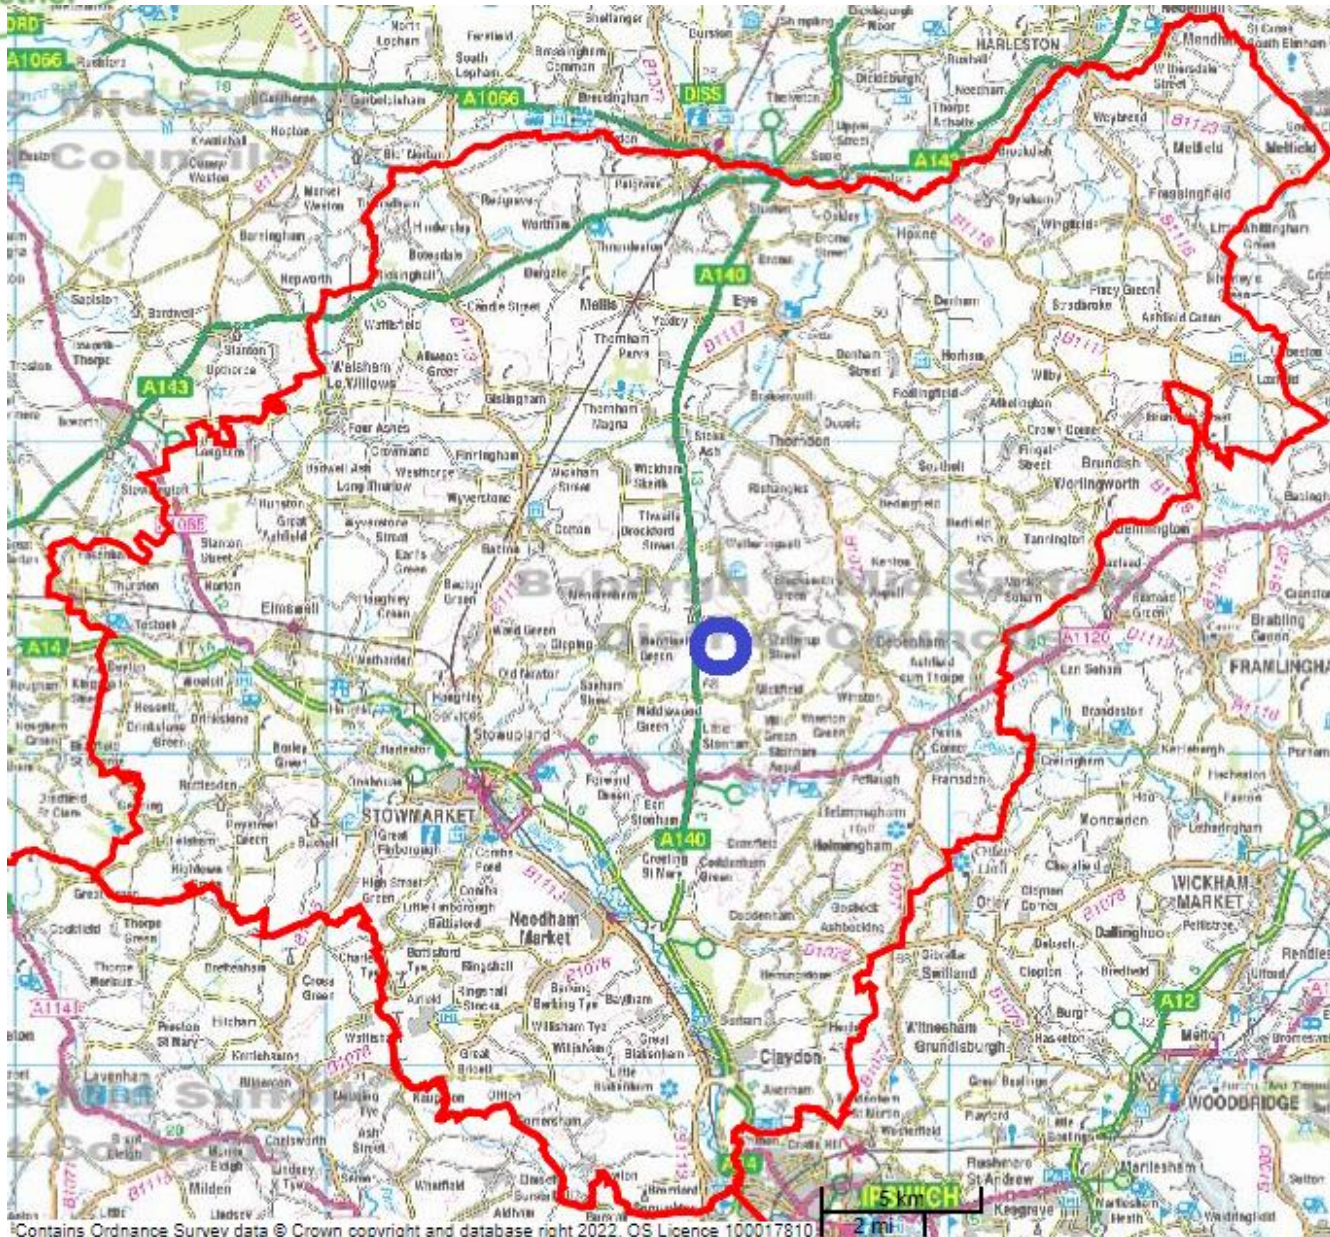

Application No: DC/21/06605

**Address: Land To The Rear Of
Ceva Logistics
Norwich Road
Mendlesham (In The Parish Of
Wetheringsett Cum Brockford)**

Site Location

Slide 2

Site Location

Aerial Map – wider view

© Crown copyright and database rights 2021 Ordnance Survey 0100017810 & 0100023274.

Constraints Map

..... Footpath

Site Location Plan

Slide 7

LOCATION PLAN Scale 1:5000

Proposed Block Plan - Wider View

Proposed Block Plan - Unit 1